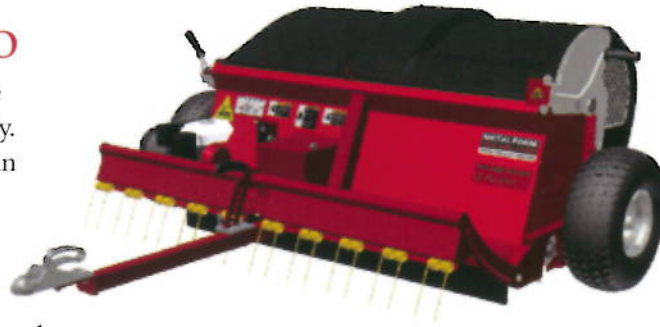

ONLY
£5,449.50 + VAT

SPECIFICATIONS

	700 MINI	1500 PRO
Collection width	700mm	1500mm
Engine	None	Kohler 7hp Electric Start
Fuel	None	4 Stroke, 91 octane
Overall Width	1460mm	2200mm
Height	960mm	900mm
Length (excl Draw Bar)	1365mm	1360mm
(incl Draw Bar)	2160mm	2260mm
Weight (nett)	155kg	260kg
(gross)	195kg	310kg
Catcher Capacity	320 litres (0.32 m³)	610 litres (0.61 m³)
Travel Speed	from 5 - 12 km/hr	from 1 - 12 km/hr
Brushes	Replaceable Nylon Brushes (4 x)	Replaceable Nylon Brushes (4 x)
Tow Hitch Options	50mm Ball Coupling	OR Tongue with 23mm diameter hole

Pricing is subject to change without notice.